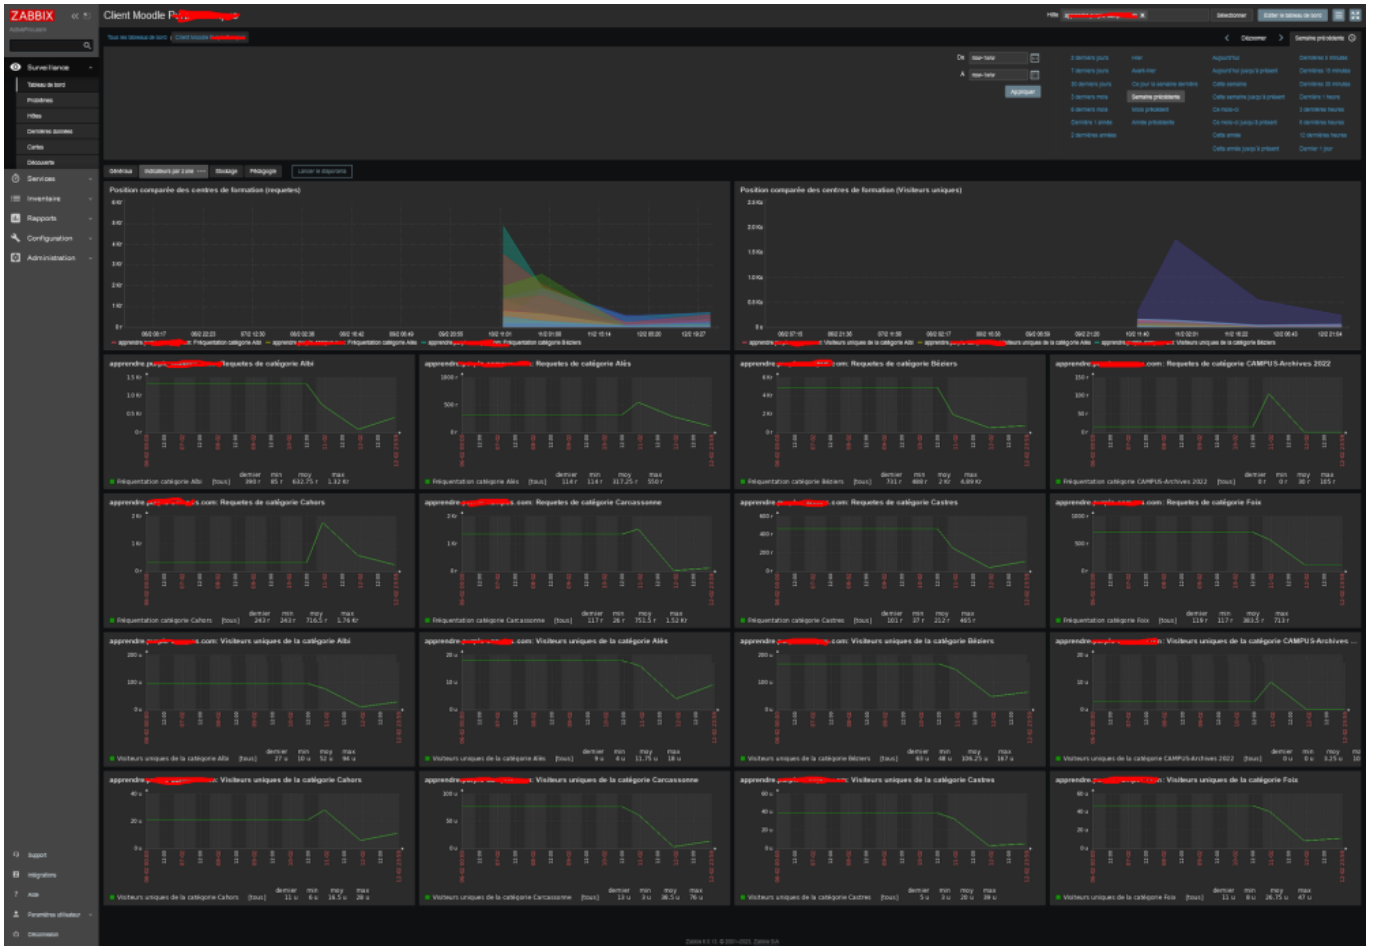

Dimensioning indicators (storage)

This dashboard illustrates how to monitor major dimensioning indicators, such as DB size and storage size.