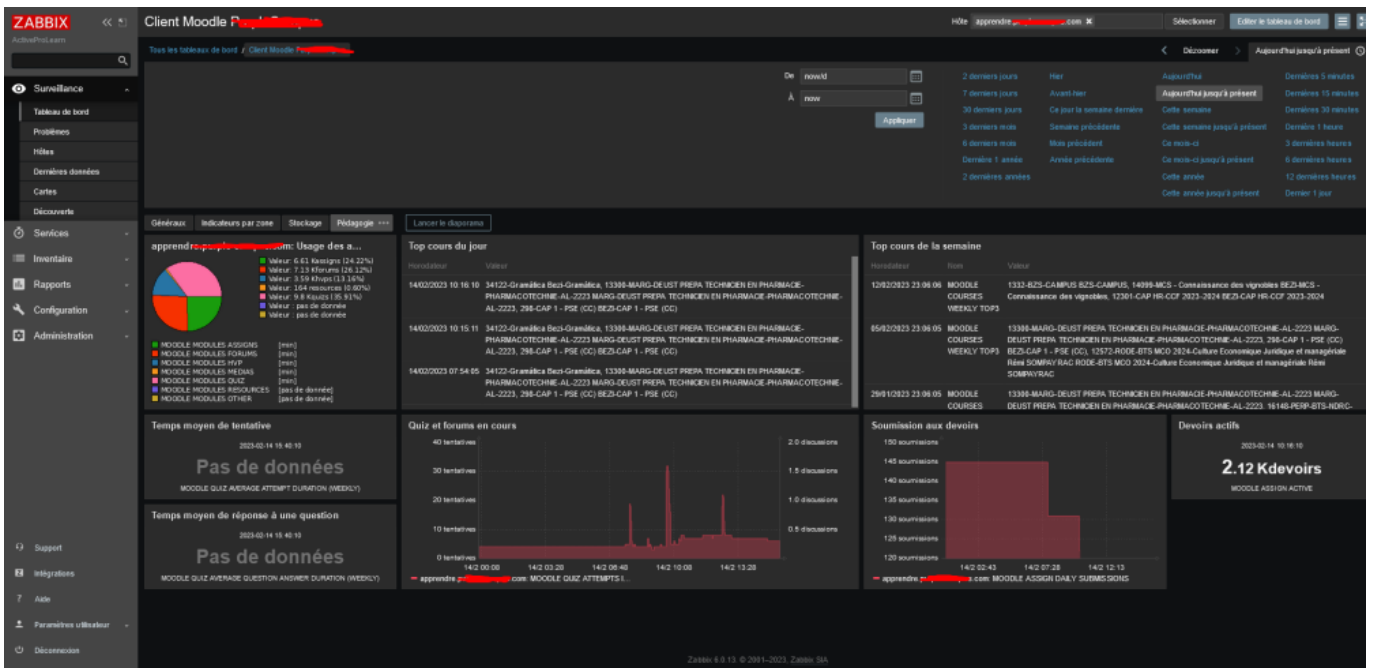

Pedagogical indicators

Course indicators