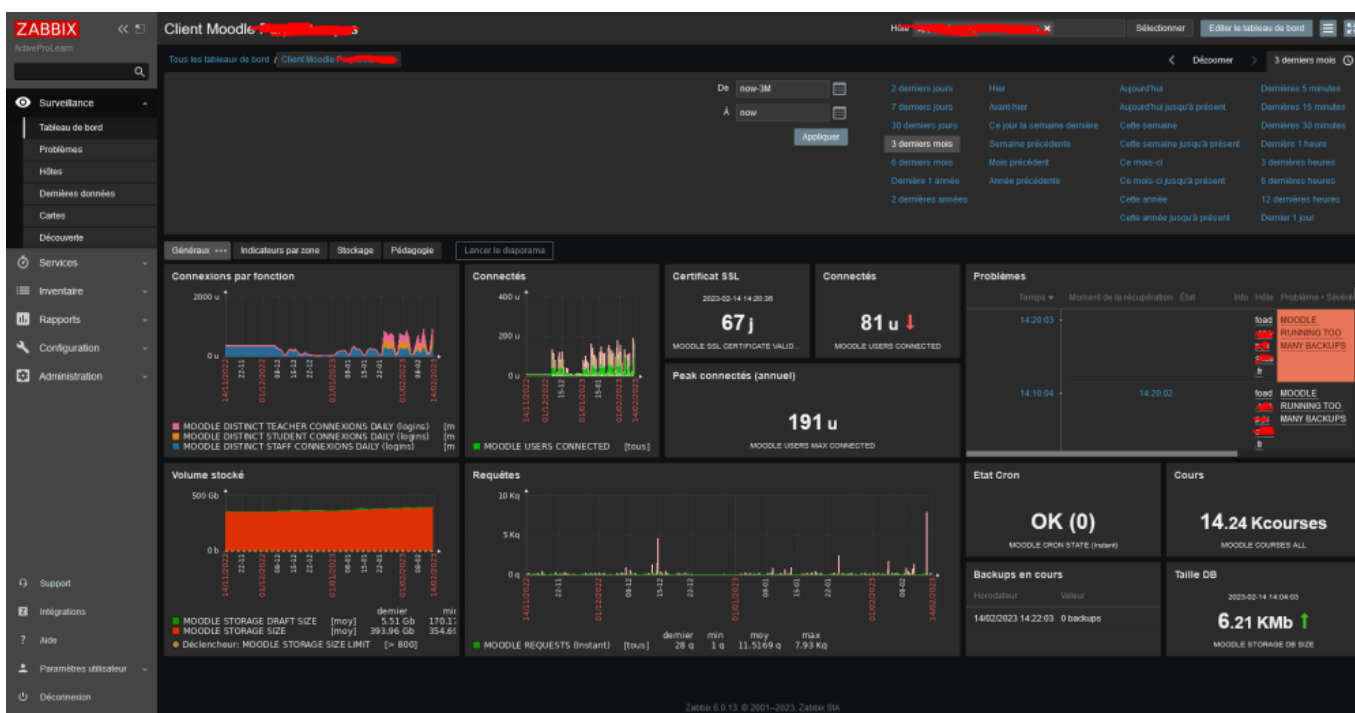

Rendering samples

Zabbix Report

These renderings are obtained from Zabbix Dashboards build on basis of the collected indicators. Provided models provide standard dashboards attached to the model file.

General indicators

Targeted indicators by Course Category

This screenshot illustrates the Pro feature using the Discovery methods of Zabbix. Zabbix will dynamically discover the categories (in a configured scope and deepness) and will update the widget prototypes accordingly.

You will need the Pro extension and a registered License Key to activate this capability.

Dimensioning indicators (storage)

This dashboard illustrates how to monitor major dimensioning indicators, such as DB size and storage size.