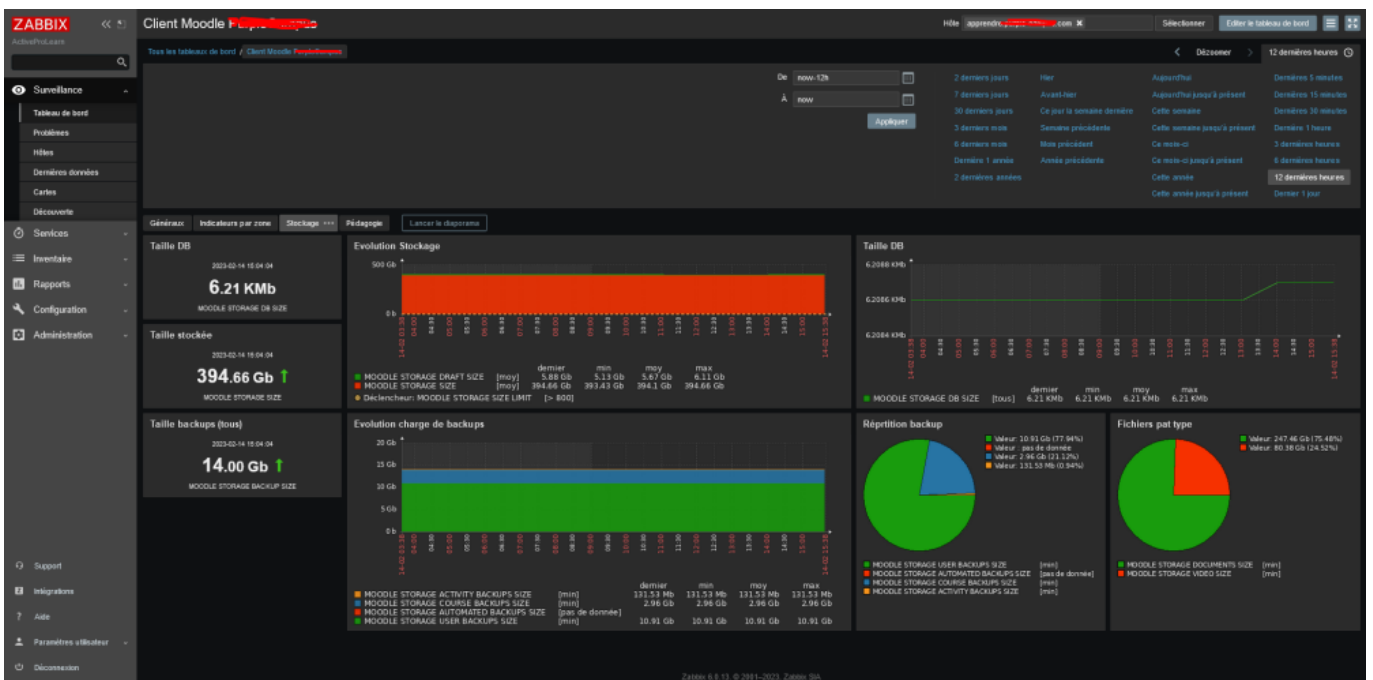

Dimensioning indicators (storage)

This dashboard illustrates how to monitor major dimensioning indicators, such as DB size and storage size.