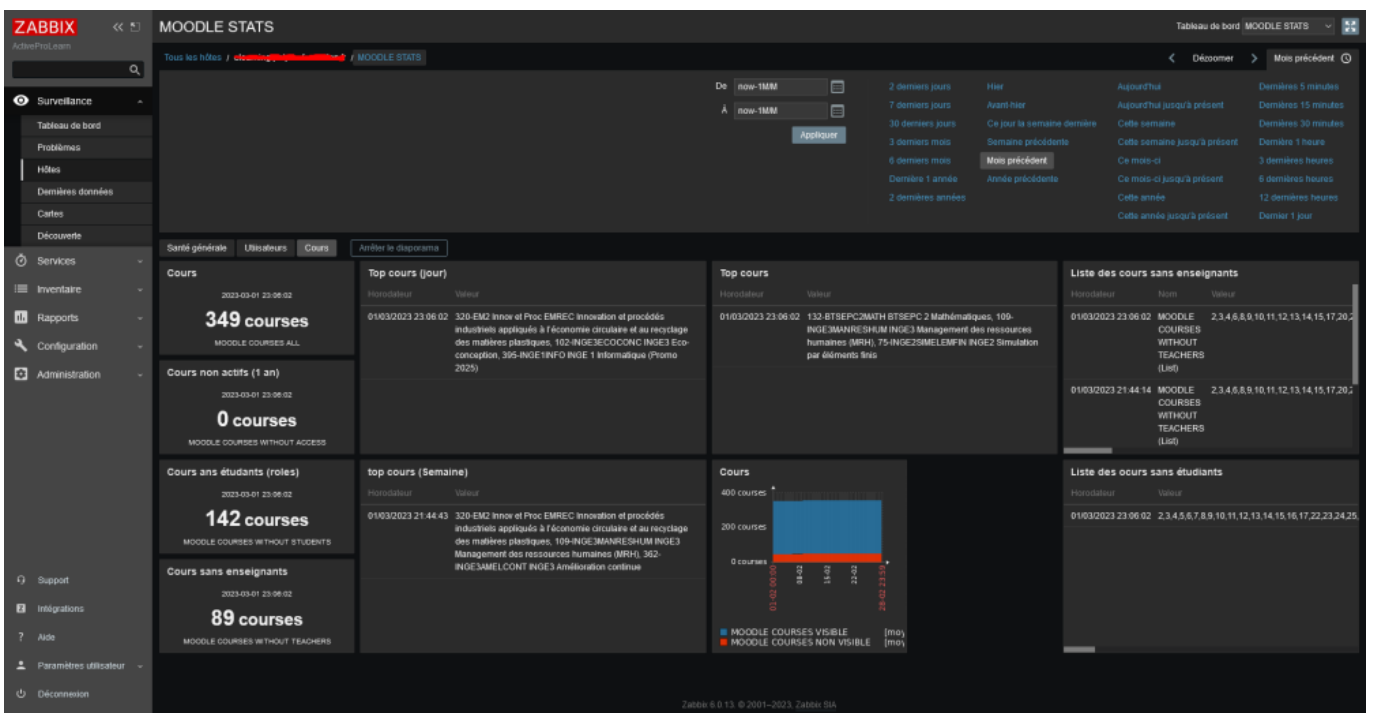

[Back to Zabbix Report index](#) - [Back to plugin index](#) - [Back to catalog](#)