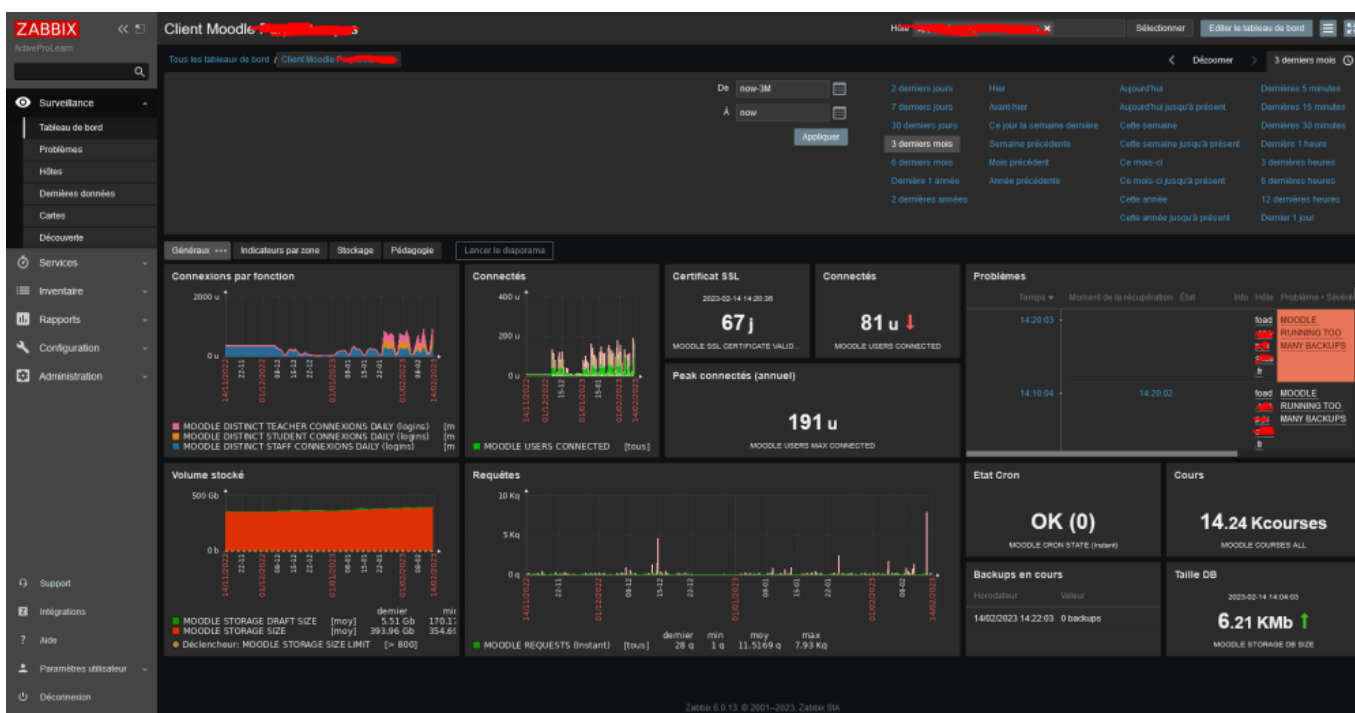

Rendering samples

Zabbix Report

These renderings are obtained from Zabbix Dashboards build on basis of the collected indicators. Provided models provide standard dashboards attached to the model file.

General indicators