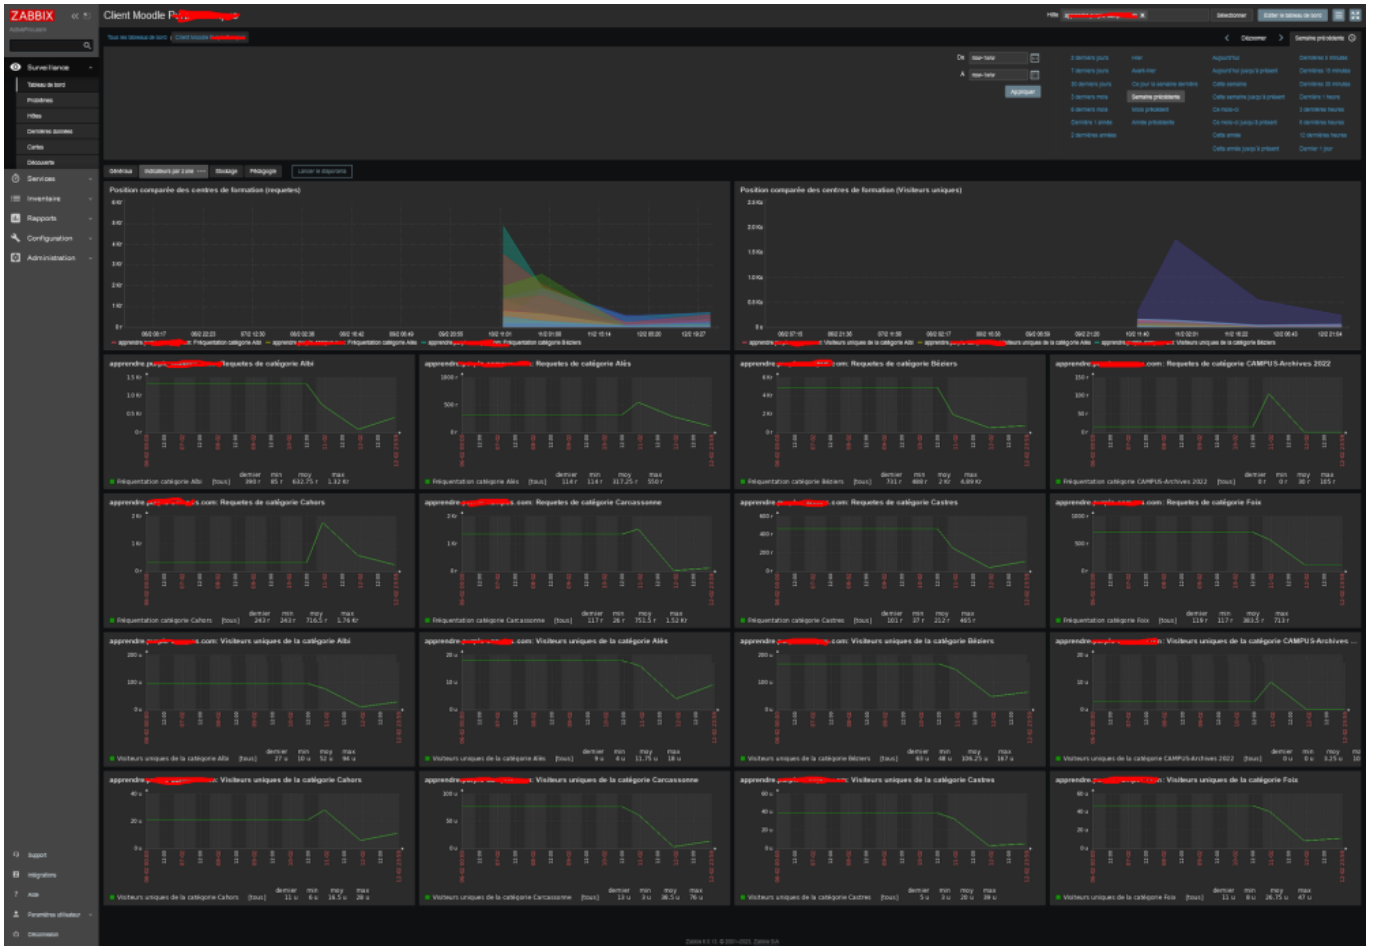

Rendering samples

Zabbix Report

These renderings are obtained from Zabbix Dashboards build on basis of the collected indicators. Provided models provide standard dashboards attached to the model file.

General indicators

Targeted indicators by Course Category

Dimensioning indicators (storage)

Pedagogical indicators

Course indicators

[Back to Zabbix Report index](#) - [Back to plugin index](#) - [Back to catalog](#)

From: <https://docsen.activeprolearn.com/> - **Documentation Moodle ActiveProLearn**