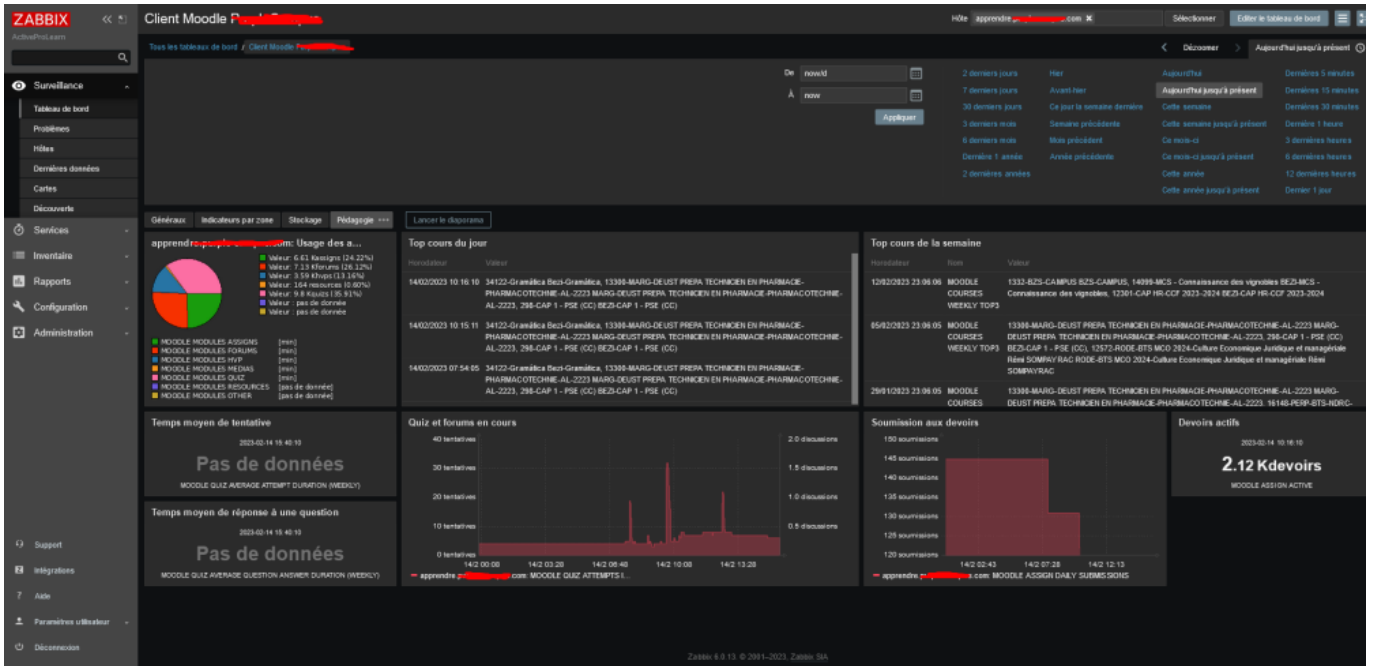

Course indicators