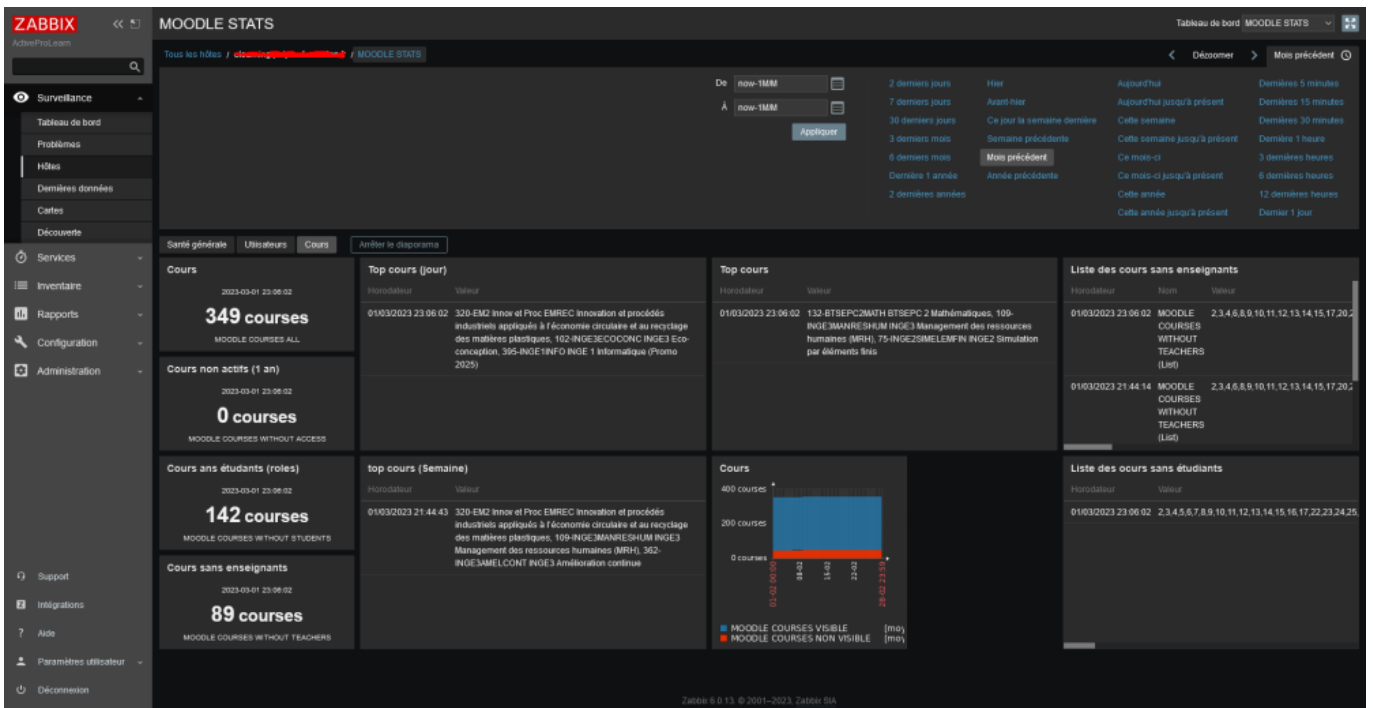

Rendering samples

Zabbix Report

These renderings are obtained from Zabbix Dashboards build on basis of the collected indicators. Provided models provide standard dashboards attached to the model file.

General indicators

Targeted indicators by Course Category

Dimensioning indicators (storage)

Pedagogical indicators

Course indicators

[Back to Zabbix Report index](#) - [Back to plugin index](#) - [Back to catalog](#)

From: <https://docsen.activeprolearn.com/> - **Documentation Moodle ActiveProLearn**