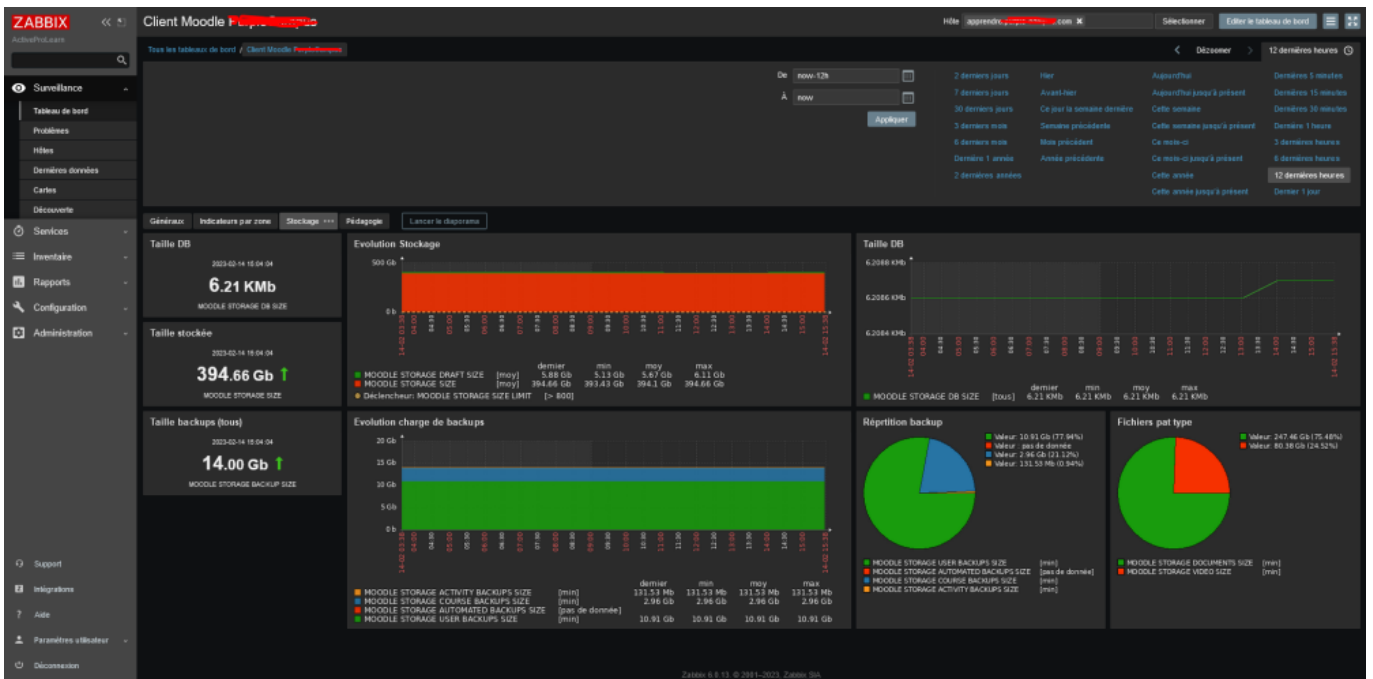

Pedagogical indicators