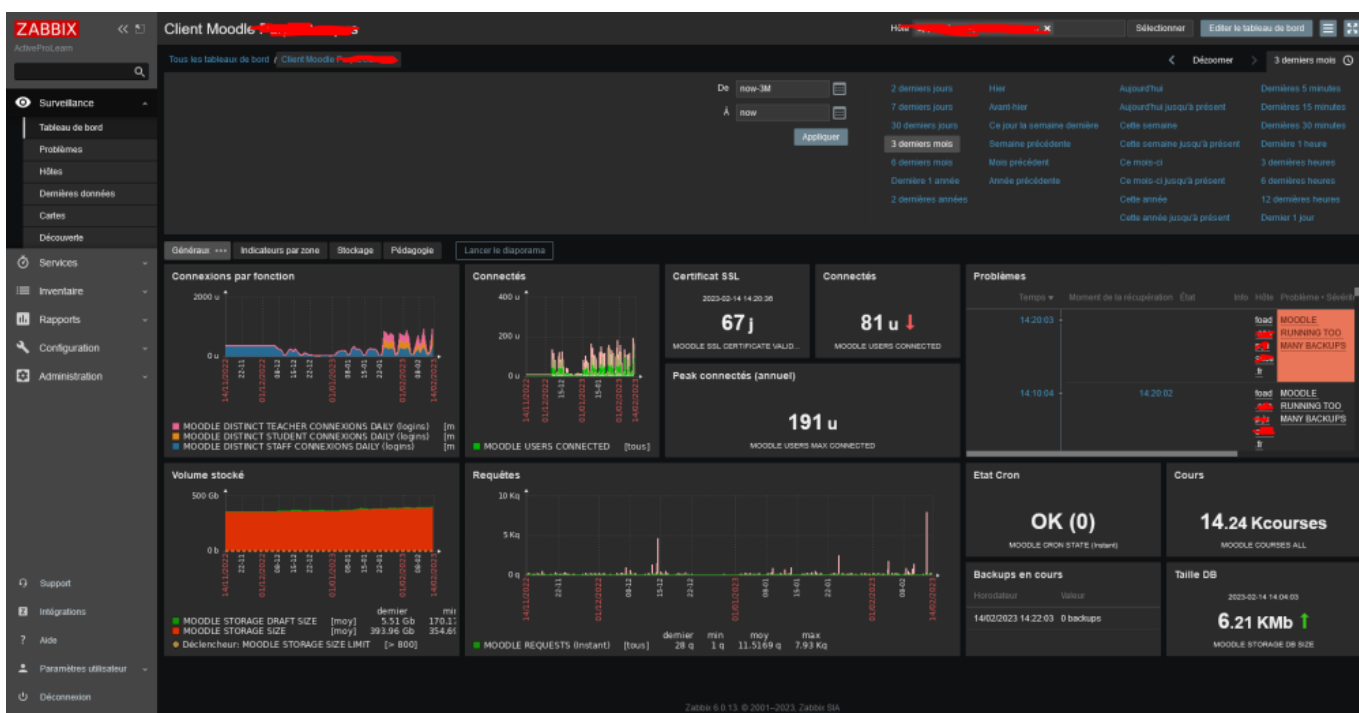

Rendering samples

Zabbix Report

These renderings are obtained from Zabbix Dashboards build on basis of the collected indicators. Provided models provide standard dashboards attached to the model file.

General indicators