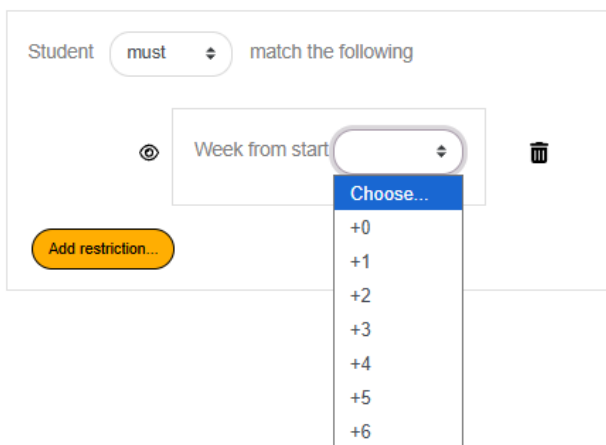

Restrict access

Access restrictions

Completion conditions

Tags

Credits

- Valéry Fremaux : development
- Florence Labord : Documentation & tests

[Back to home](#) - [Return to the plugin index](#)