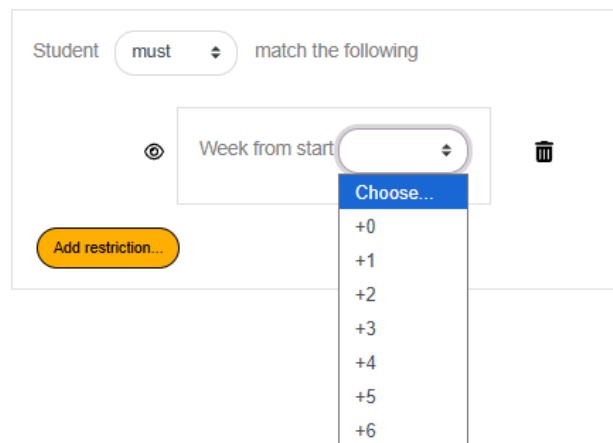

Availability condition : Week

User guide Restrictions by week from start

rendering

▼ Restrict access

Access restrictions

> Completion conditions

> Tags

Week

Prevent access until a specified week is reached.

Restriction set

Add a set of nested restrictions to apply complex logic.

Cancel

Credits

- Valéry Fremaux : development
- Florence Labord : Documentation & tests